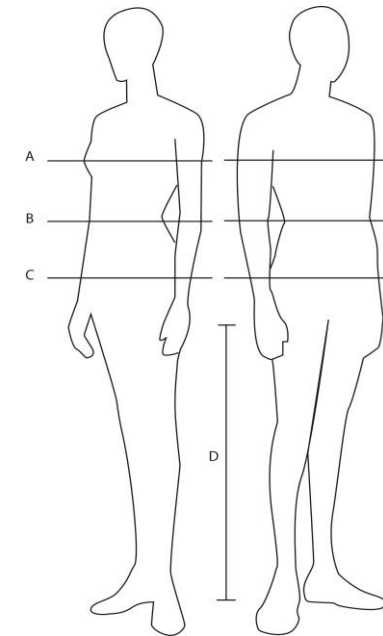

All dimensions are measured in Centimeters.

Unisex Garments are based on mens sizechart

Women

	EU	XS	S	M	L	XL	2XL					
	US	XS	S	M	L	XL	2XL					
Single size EU	32	34	36	38	40	42	44	46	48	50	52	54
Single size US	2	4	6	8	10	12	14	16	18	20	22	24
A. Chest	76	80	84	88	92	96	100	104	110	116	122	128
B. Waist	60	64	68	72	76	80	84	88	94	100	106	112
C. Hip	84	88	92	96	100	104	108	112	117	122	127	132
D. Inside leg	81	81	81	81	84	84	86	86	86	86	86	86

All dimensions are measured in Centimeters.

Fit on our garments:

CLOSE FIT- Tight range of motion*.

REGULAR FIT - Normal range of motion*.

GENEROUS FIT - Loose range of motion*.

***Range of motion** is the difference between body measurements and garment measurements. That is, how far away from the body the fabric of the garment is.

Tighter garments has less range of motion and the greater range of motion the wider the garment is.

Take your body measurements to find your size.

Kid

(Centilong) EU	50	56	62	68	74	80	86	92	98	104	110	116	122	128	134	140	146	152	158	164
(Age) US	1-3mths		3-6mths		6-9mths		1-2y		3-4y		5-6y		7-8y		9-10y		11-12y		13-14y	
A. Chest	41	43	45	47	49	51	53	54	55	56	57	58	61	64	67	70	71	76	77	82
B. Waist					49	50	50	51	52	53	54	55	56	58	59	61	63	65	67	69
C. Hip							53	55	57	59	61	63	66	69	72	75	78	81	85	88
D. Inside leg					27	30	33	37	40	44	48	51	55	59	62	65	68	72	75	77

All dimensions are measured in Centimeters.